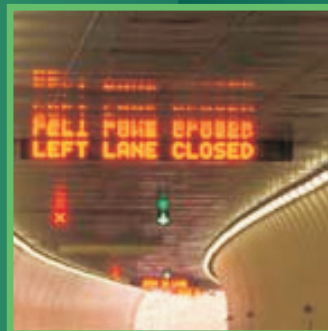

# VARIABLE MESSAGE SIGNS

- Specific reminder to drivers when they exceed a preset speed limit
- Helps to maintain road safety
- Helps to reduce parking delays
- Real time speed display
- Flashing warning to speeding drivers
- Helps to reduce congestion
- Can be solar powered