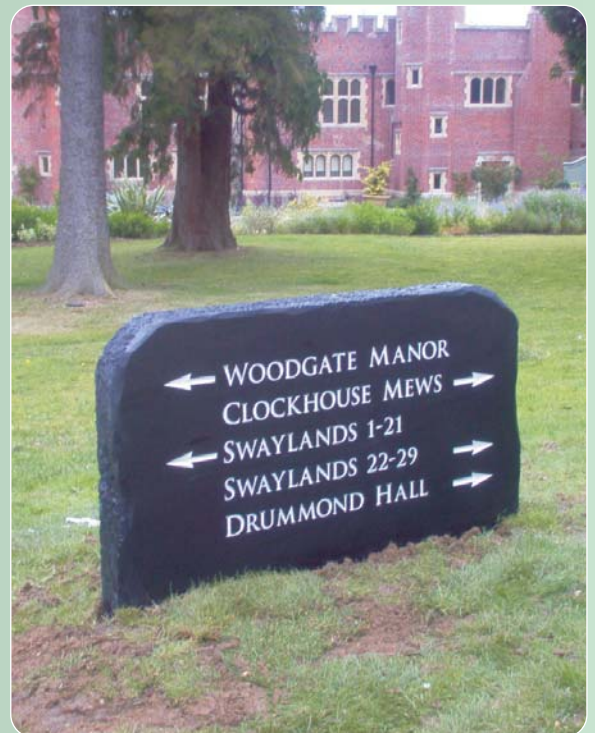

## Project Gallery

In these pages we illustrate some of the types of sign included in projects we have recently undertaken.

Side Elevated Sign - Castle Court

Shopping Centre Sign - Castle Court

Side Elevated 'Next' Sign - Westfield

Slate Directional Sign - Swaylands