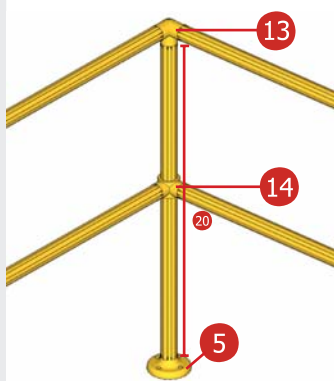

Austin Reynolds

Signs - Line Marking - Traffic Products - Safety Systems

Modular Handrails

Staged Run

Straight Run

End Bend Finish

90 Degree Turn

End Loop Finish

All tube sizes are calculated to achieve 1000mm centres and uprights to achieve 1100mm.

Q. What if my area does not fall exactly on a multiple of 1000mm?

A. Simply cut the tube down to achieve your overall length. e.g. 1800mm is 1 No. 1000mm section and 1 No. 800mm section (this section has been cut).

Product Code	Colour
NFRYEB	Yellow
NFRGEB	Grey

13 3 Way Corner

Product Code	Colour
NFRY3WC	Yellow
NFRG3WC	Grey

14 Mid Rail Corner

Product Code	Colour
NFRYMRC	Yellow
NFRGMRC	Grey

Tube

	Length	Tube Name	Yellow Code	Grey Code
15	790mm	790 Horizontal Tube	NFRYHT790	NFRGHT790
16	800mm	800 Horizontal Tube	NFRYHT800	NFRGHT800
17	845mm	845 Horizontal Tube	NFRYHT845	NFRGHT845
18	890mm	890 Upright Tube	NFRYUT890	NFRGUT890
19	900mm	900 Horizontal Tube	NFRYHT900	NFRGHT900
20	990mm	990 Upright Tube	NFRYUT990	NFRGUT990