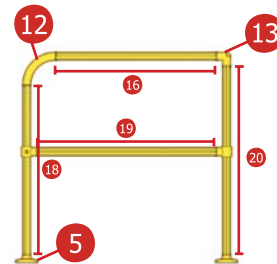

Austin Reynolds

Signs - Line Marking - Traffic Products - Safety Systems

Modular Handrails

Staged Run

Straight Run

End Bend Finish

90 Degree Turn

End Loop Finish

All tube sizes are calculated to achieve 1000mm centres and uprights to achieve 1100mm.

Q. What if my area does not fall exactly on a multiple of 1000mm?

A. Simply cut the tube down to achieve your overall length. e.g. 1800mm is 1 No. 1000mm section and 1 No. 800mm section (this section has been cut).

Product Code	Colour
NFRYEB	Yellow
NFRGEB	Grey

13 3 Way Corner

Product Code	Colour
NFRY3WC	Yellow
NFRG3WC	Grey

14 Mid Rail Corner

Product Code	Colour
NFRYMRC	Yellow
NFRGMRC	Grey

Tube

	Length	Tube Name	Yellow Code	Grey Code
15	790mm	790 Horizontal Tube	NFRYHT790	NFRGHT790
16	800mm	800 Horizontal Tube	NFRYHT800	NFRGHT800
17	845mm	845 Horizontal Tube	NFRYHT845	NFRGHT845
18	890mm	890 Upright Tube	NFRYUT890	NFRGUT890
19	900mm	900 Horizontal Tube	NFRYHT900	NFRGHT900
20	990mm	990 Upright Tube	NFRYUT990	NFRGUT990