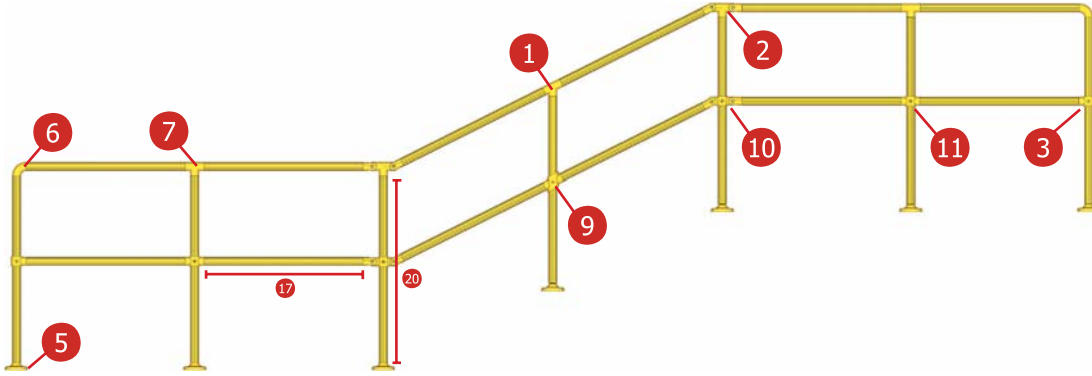

Austin Reynolds

Signs - Line Marking - Traffic Products - Safety Systems

Modular Handrails

Staged Run

Straight Run

End Bend Finish

90 Degree Turn

End Loop Finish

All tube sizes are calculated to achieve 1000mm centres and uprights to achieve 1100mm.

Q. What if my area does not fall exactly on a multiple of 1000mm?

A. Simply cut the tube down to achieve your overall length. e.g. 1800mm is 1 No. 1000mm section and 1 No. 800mm section (this section has been cut).

Product Code	Colour
NFRYEB	Yellow
NFRGEB	Grey

13 3 Way Corner

Product Code	Colour
NFRY3WC	Yellow
NFRG3WC	Grey

14 Mid Rail Corner

Product Code	Colour
NFRYMRC	Yellow
NFRGMRC	Grey

Tube

	Length	Tube Name	Yellow Code	Grey Code
15	790mm	790 Horizontal Tube	NFRYHT790	NFRGHT790
16	800mm	800 Horizontal Tube	NFRYHT800	NFRGHT800
17	845mm	845 Horizontal Tube	NFRYHT845	NFRGHT845
18	890mm	890 Upright Tube	NFRYUT890	NFRGUT890
19	900mm	900 Horizontal Tube	NFRYHT900	NFRGHT900
20	990mm	990 Upright Tube	NFRYUT990	NFRGUT990