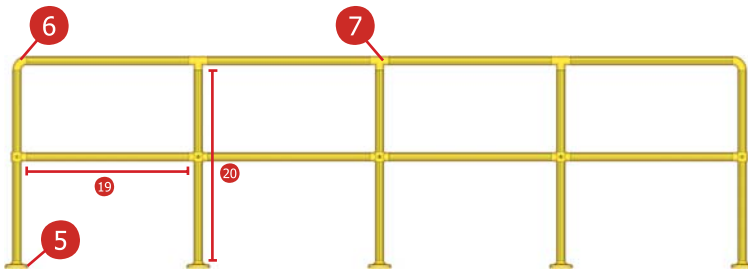

Austin Reynolds

Signs - Line Marking - Traffic Products - Safety Systems

Modular Handrails

Staged Run

Straight Run

End Bend Finish

90 Degree Turn

End Loop Finish

All tube sizes are calculated to achieve 1000mm centres and uprights to achieve 1100mm.

Q. What if my area does not fall exactly on a multiple of 1000mm?

A. Simply cut the tube down to achieve your overall length. e.g. 1800mm is 1 No. 1000mm section and 1 No. 800mm section (this section has been cut).

Product Code	Colour
NFRYEB	Yellow
NFRGEB	Grey

13 3 Way Corner

Product Code	Colour
NFRY3WC	Yellow
NFRG3WC	Grey

14 Mid Rail Corner

Product Code	Colour
NFRYMRC	Yellow
NFRGMRC	Grey

Tube

	Length	Tube Name	Yellow Code	Grey Code
15	790mm	790 Horizontal Tube	NFRYHT790	NFRGHT790
16	800mm	800 Horizontal Tube	NFRYHT800	NFRGHT800
17	845mm	845 Horizontal Tube	NFRYHT845	NFRGHT845
18	890mm	890 Upright Tube	NFRYUT890	NFRGUT890
19	900mm	900 Horizontal Tube	NFRYHT900	NFRGHT900
20	990mm	990 Upright Tube	NFRYUT990	NFRGUT990