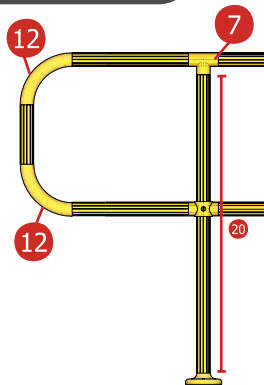

Austin Reynolds

Signs - Line Marking - Traffic Products - Safety Systems

Modular Handrails

Staged Run

Straight Run

End Bend Finish

90 Degree Turn

End Loop Finish

All tube sizes are calculated to achieve 1000mm centres and uprights to achieve 1100mm.

Q. What if my area does not fall exactly on a multiple of 1000mm?

A. Simply cut the tube down to achieve your overall length. e.g. 1800mm is 1 No. 1000mm section and 1 No. 800mm section (this section has been cut).

Product Code	Colour
NFRYEB	Yellow
NFRGEB	Grey

13 3 Way Corner

Product Code	Colour
NFRY3WC	Yellow
NFRG3WC	Grey

14 Mid Rail Corner

Product Code	Colour
NFRYMRC	Yellow
NFRGMRC	Grey

Tube

	Length	Tube Name	Yellow Code	Grey Code
15	790mm	790 Horizontal Tube	NFRYHT790	NFRGHT790
16	800mm	800 Horizontal Tube	NFRYHT800	NFRGHT800
17	845mm	845 Horizontal Tube	NFRYHT845	NFRGHT845
18	890mm	890 Upright Tube	NFRYUT890	NFRGUT890
19	900mm	900 Horizontal Tube	NFRYHT900	NFRGHT900
20	990mm	990 Upright Tube	NFRYUT990	NFRGUT990