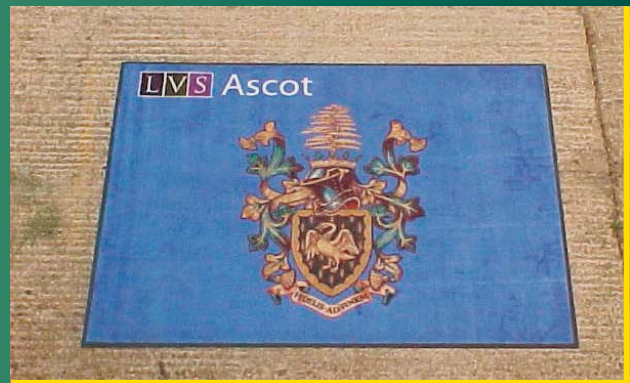

Austin Reynolds

Signs - Line Marking - Traffic Products - Safety Systems

Internal Logo Mats

Improve the appearance of your entranceway

- ▶ Durable Rubber Backed Mats
- ▶ High Quality Nylon Pile
- ▶ 5 Year Guarantee